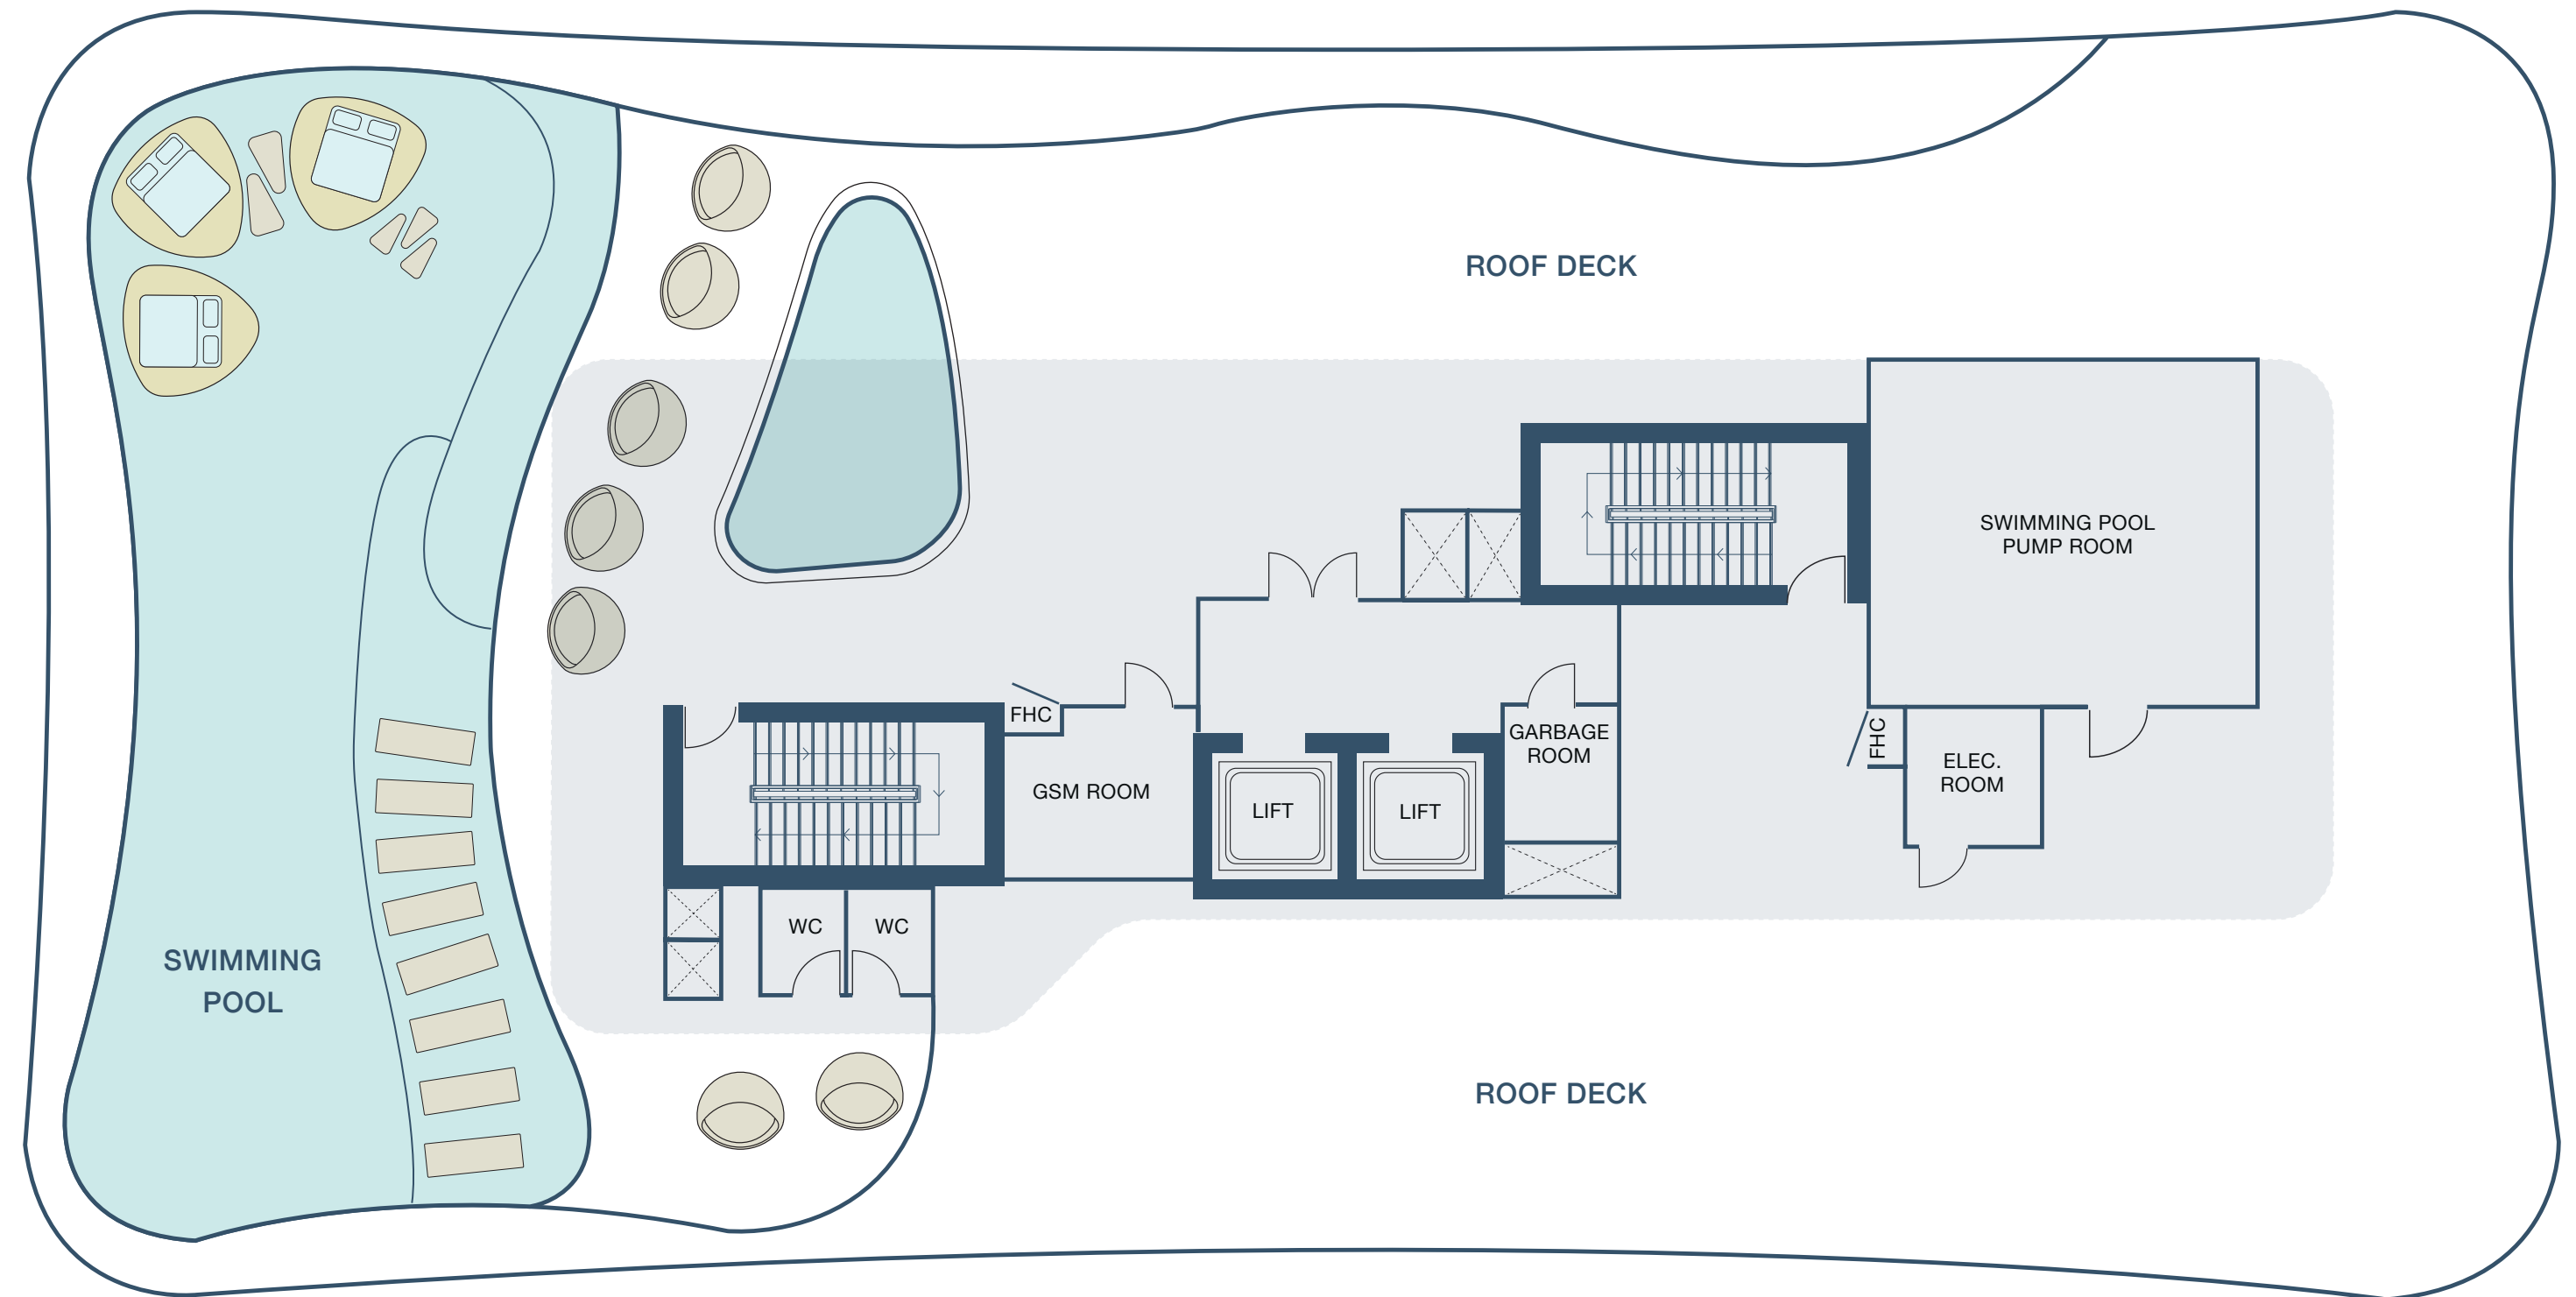

FLOOR PLANS

BEACH
WALK
RESIDENCE II

IMTIAZ

BEACH WALK

RESIDENCE II

AMENITIES FLOOR

IMTIAZ

- SUN BED
- GREEN AREA
- GYM
- CLUB ROOM
- SITTING COUCH
- SWIMMING POOL

BEACH WALK

RESIDENCE II

1ST, 3RD & 5TH FLOOR

IMTIAZ

- 1 BEDROOM
- 2 BEDROOMS
- POOL

BEACH WALK

RESIDENCE II

2ND, 4TH & 6TH FLOOR

RESIDENCE II

8TH FLOOR

IMTIAZ

- 1 BEDROOM
- 3 BEDROOM DUPLEX
- 2 BEDROOMS
- POOL

BEACH WALK

RESIDENCE II

ROOFTOP FLOOR

IMTIAZ

- SUN BED
- SITTING COUCH
- COVER AREA
- SWIMMING POOL