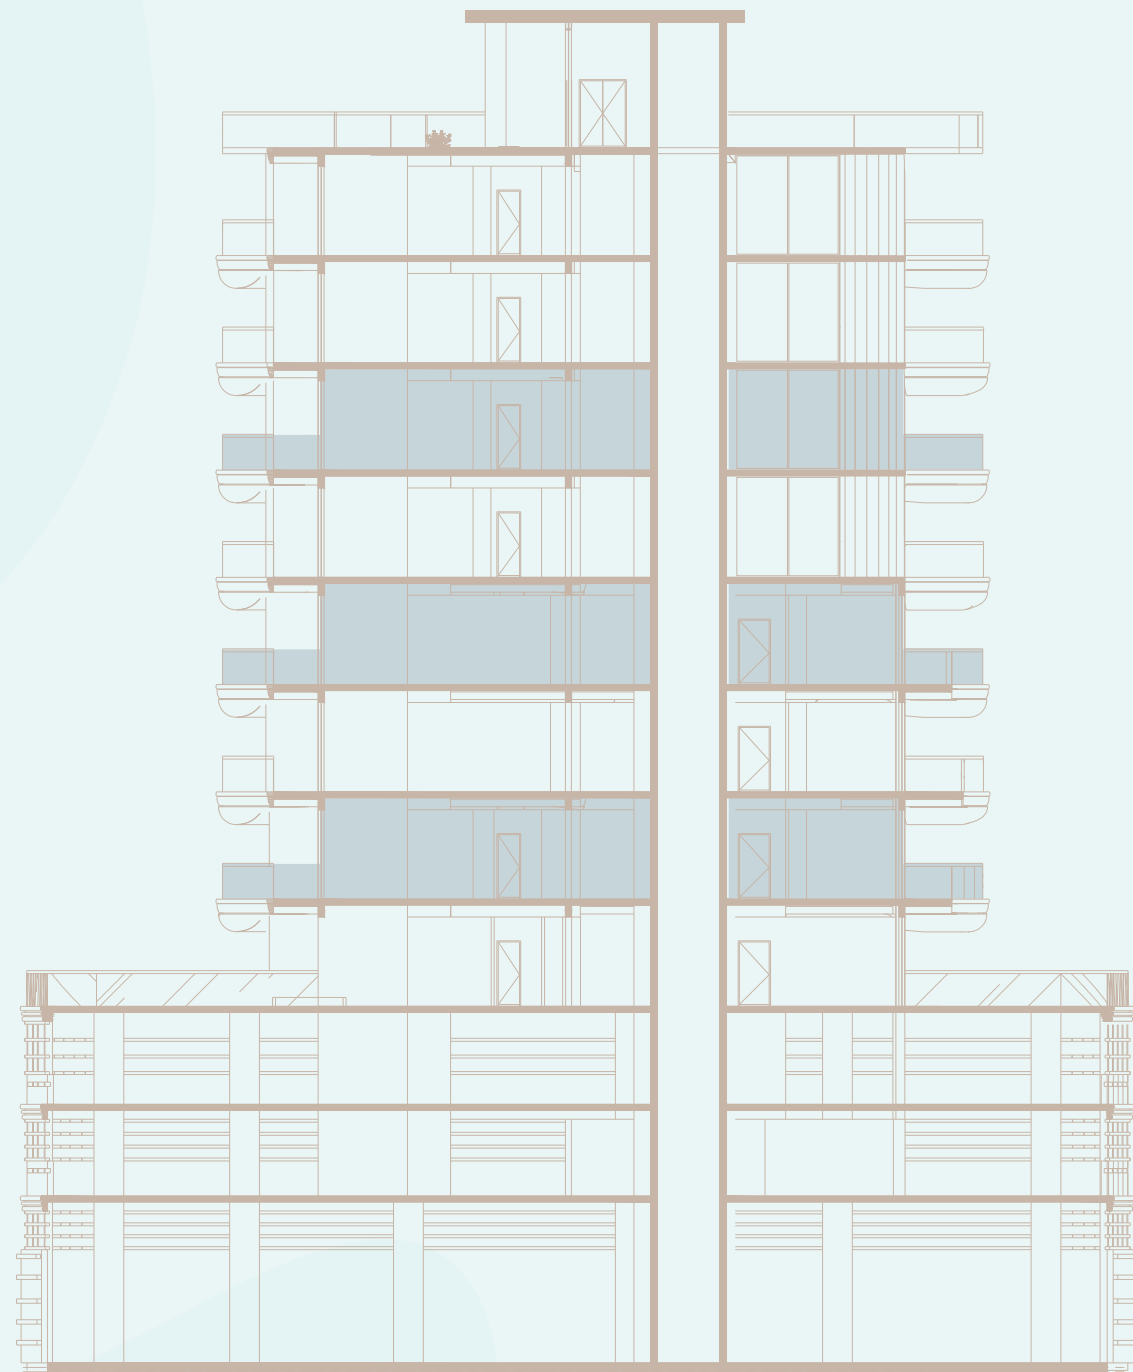

FLOOR PLANS

BEACH
WALK
RESIDENCE II

IMTIAZ

BEACH WALK

RESIDENCE II

AMENITIES FLOOR

IMTIAZ

- SUN BED
- GREEN AREA
- GYM
- CLUB ROOM
- SITTING COUCH
- SWIMMING POOL

BEACH WALK

RESIDENCE II

1ST, 3RD & 5TH FLOOR

IMTIAZ

- 1 BEDROOM
- 2 BEDROOMS
- POOL

BEACH WALK

RESIDENCE II

2ND, 4TH & 6TH FLOOR

IMTIAZ

-
 1 BEDROOM
-
 2 BEDROOMS
-
 POOL

BEACH WALK

RESIDENCE II

7TH FLOOR

IMTIAZ

- 1 BEDROOM
- 3 BEDROOM DUPLEX
- 2 BEDROOMS
- POOL

BEACH WALK

RESIDENCE II

8TH FLOOR

IMTIAZ

- 1 BEDROOM
- 3 BEDROOM DUPLEX
- 2 BEDROOMS
- POOL

BEACH WALK

RESIDENCE II

ROOFTOP FLOOR

IMTIAZ