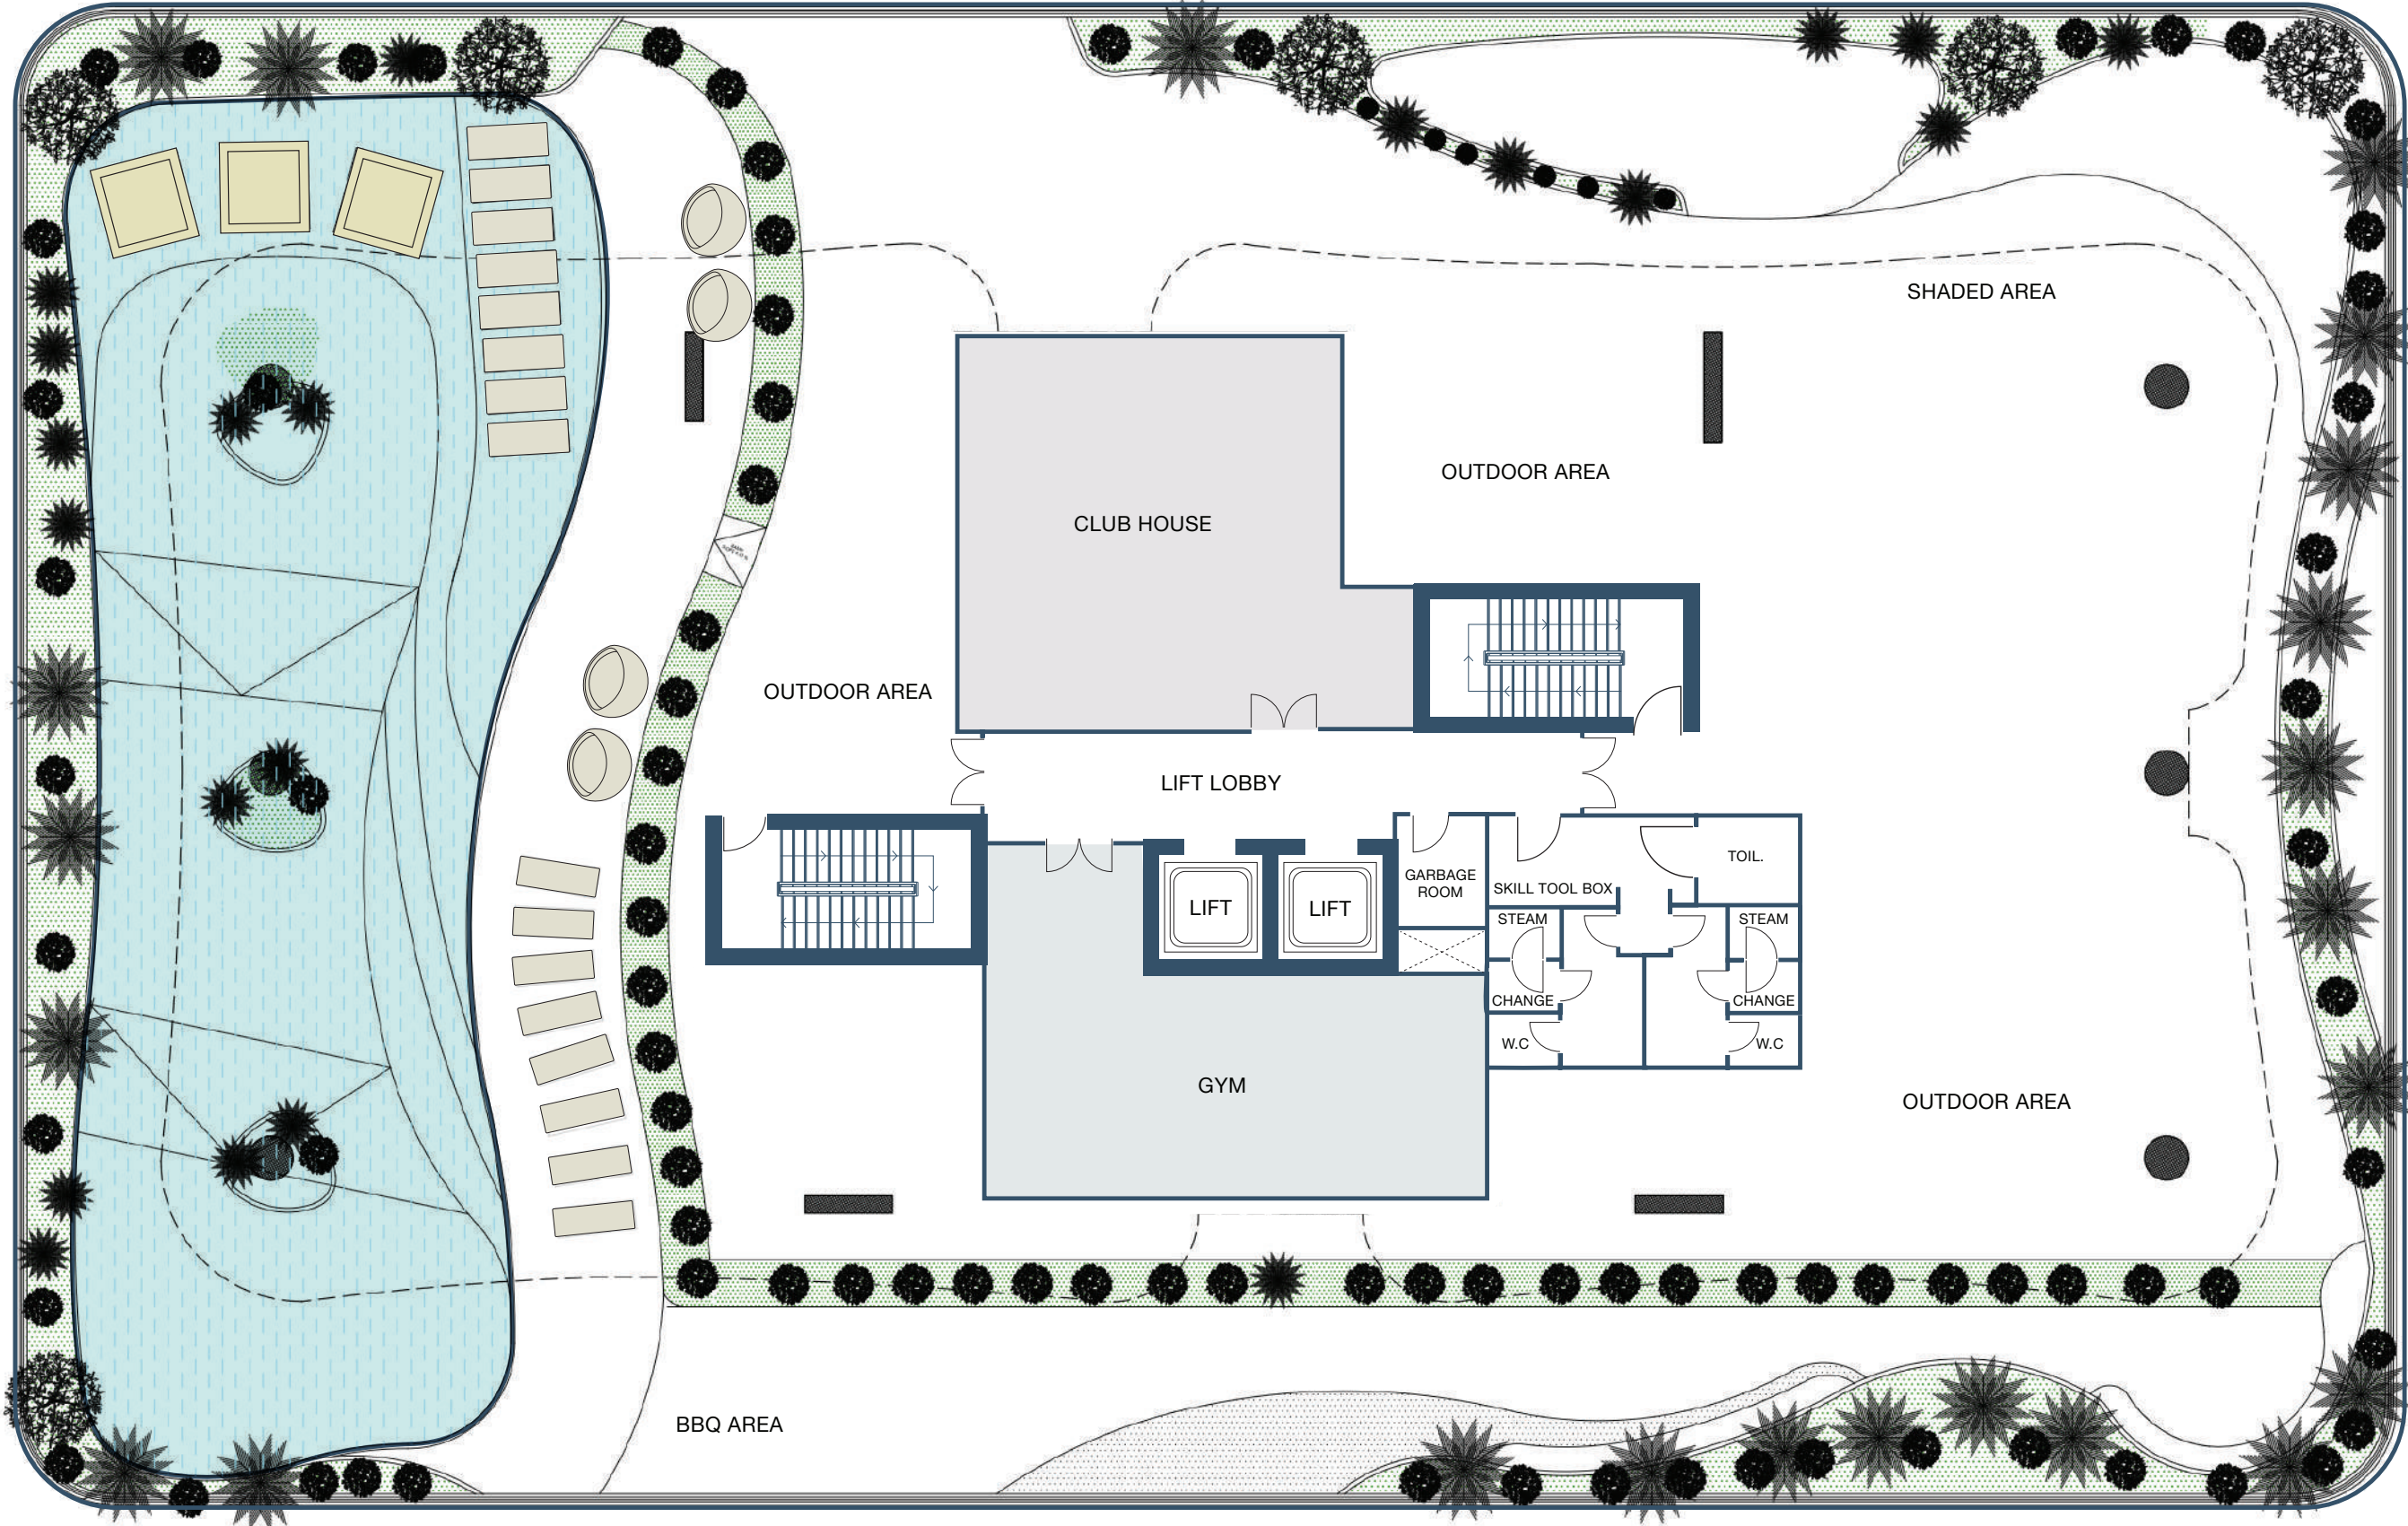

FLOOR PLANS

BEACH
WALK
RESIDENCE II

IMTIAZ

BEACH WALK

RESIDENCE II

AMENITIES FLOOR

IMTIAZ

- SUN BED
- GREEN AREA
- GYM
- CLUB ROOM
- SITTING COUCH
- SWIMMING POOL

BEACH WALK

RESIDENCE II

1ST, 3RD & 5TH FLOOR

IMTIAZ

- 1 BEDROOM
- 2 BEDROOMS
- POOL

BEACH WALK

RESIDENCE II

2ND, 4TH & 6TH FLOOR

IMTIAZ

-
 1 BEDROOM
-
 2 BEDROOMS
-
 POOL

BEACH WALK

RESIDENCE II

7TH FLOOR

IMTIAZ

- 1 BEDROOM
- 3 BEDROOM DUPLEX
- 2 BEDROOMS
- POOL

BEACH WALK

- SUN BED
- SITTING COUCH
- COVER AREA
- SWIMMING POOL