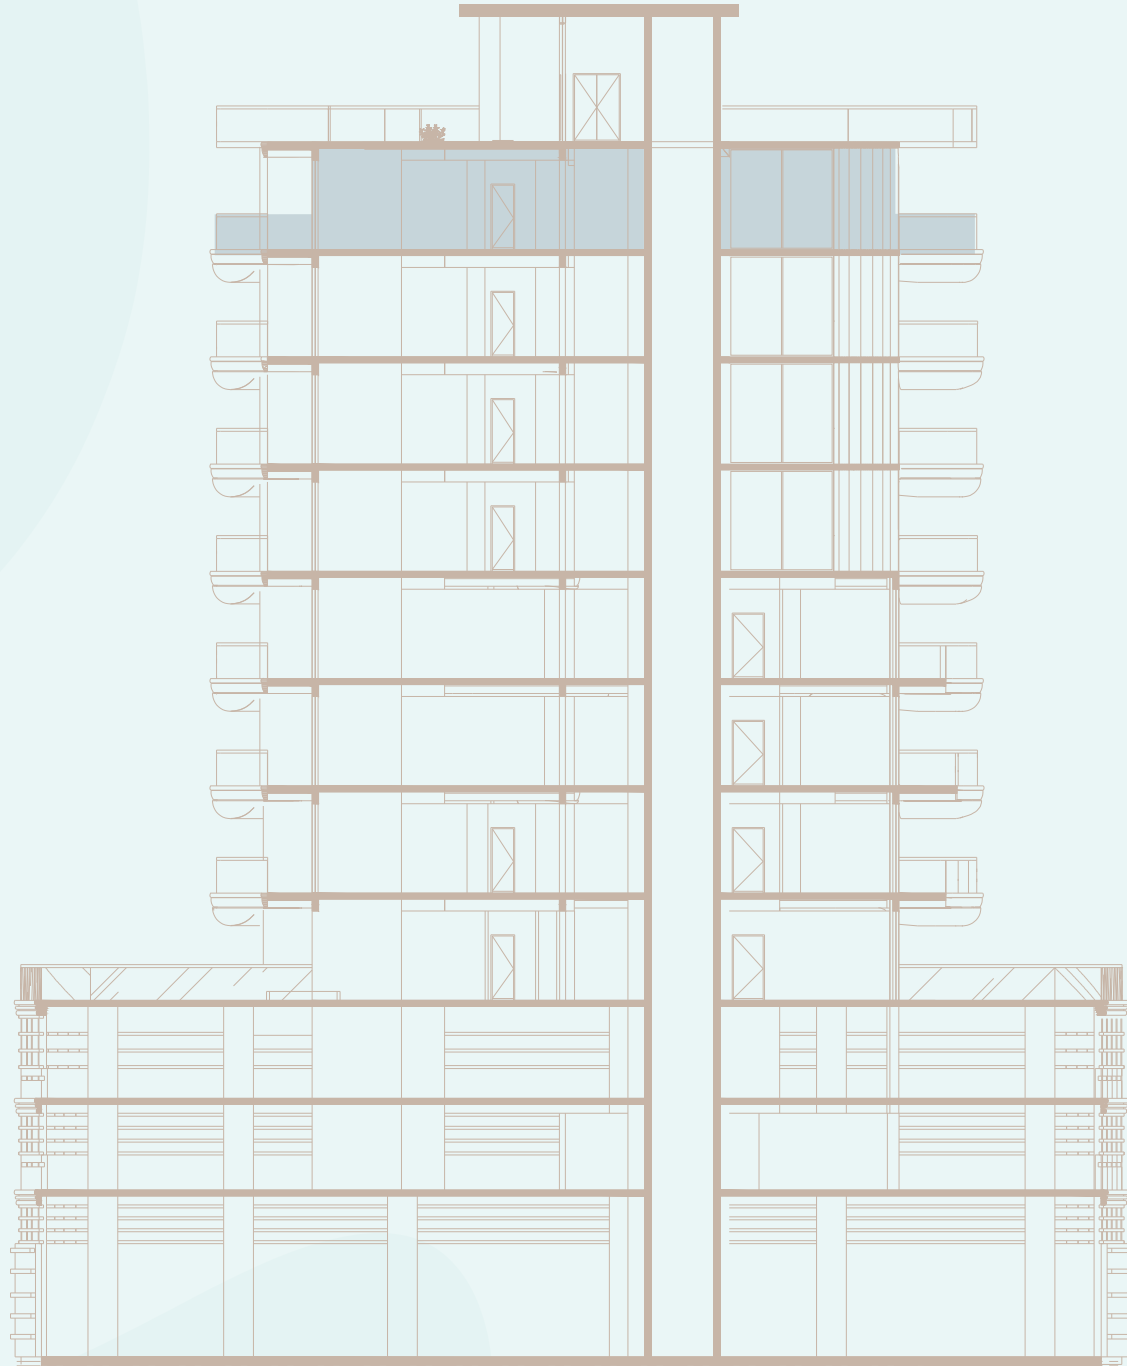

FLOOR PLANS

BEACH
WALK
RESIDENCE II

IMTIAZ

BEACH WALK

RESIDENCE II

AMENITIES FLOOR

IMTIAZ

- SUN BED
- GREEN AREA
- GYM
- CLUB ROOM
- SITTING COUCH
- SWIMMING POOL

BEACH WALK

RESIDENCE II

1ST, 3RD & 5TH FLOOR

IMTIAZ

- 1 BEDROOM
- 2 BEDROOMS
- POOL

BEACH WALK

RESIDENCE II

2ND, 4TH & 6TH FLOOR

IMTIAZ

-
 1 BEDROOM
-
 2 BEDROOMS
-
 POOL

BEACH WALK

RESIDENCE II

7TH FLOOR

IMTIAZ

- 1 BEDROOM
- 3 BEDROOM DUPLEX
- 2 BEDROOMS
- POOL

BEACH WALK

RESIDENCE II

8TH FLOOR

IMTIAZ

- 1 BEDROOM
- 3 BEDROOM DUPLEX
- 2 BEDROOMS
- POOL

BEACH WALK

RESIDENCE II

ROOFTOP FLOOR

IMTIAZ