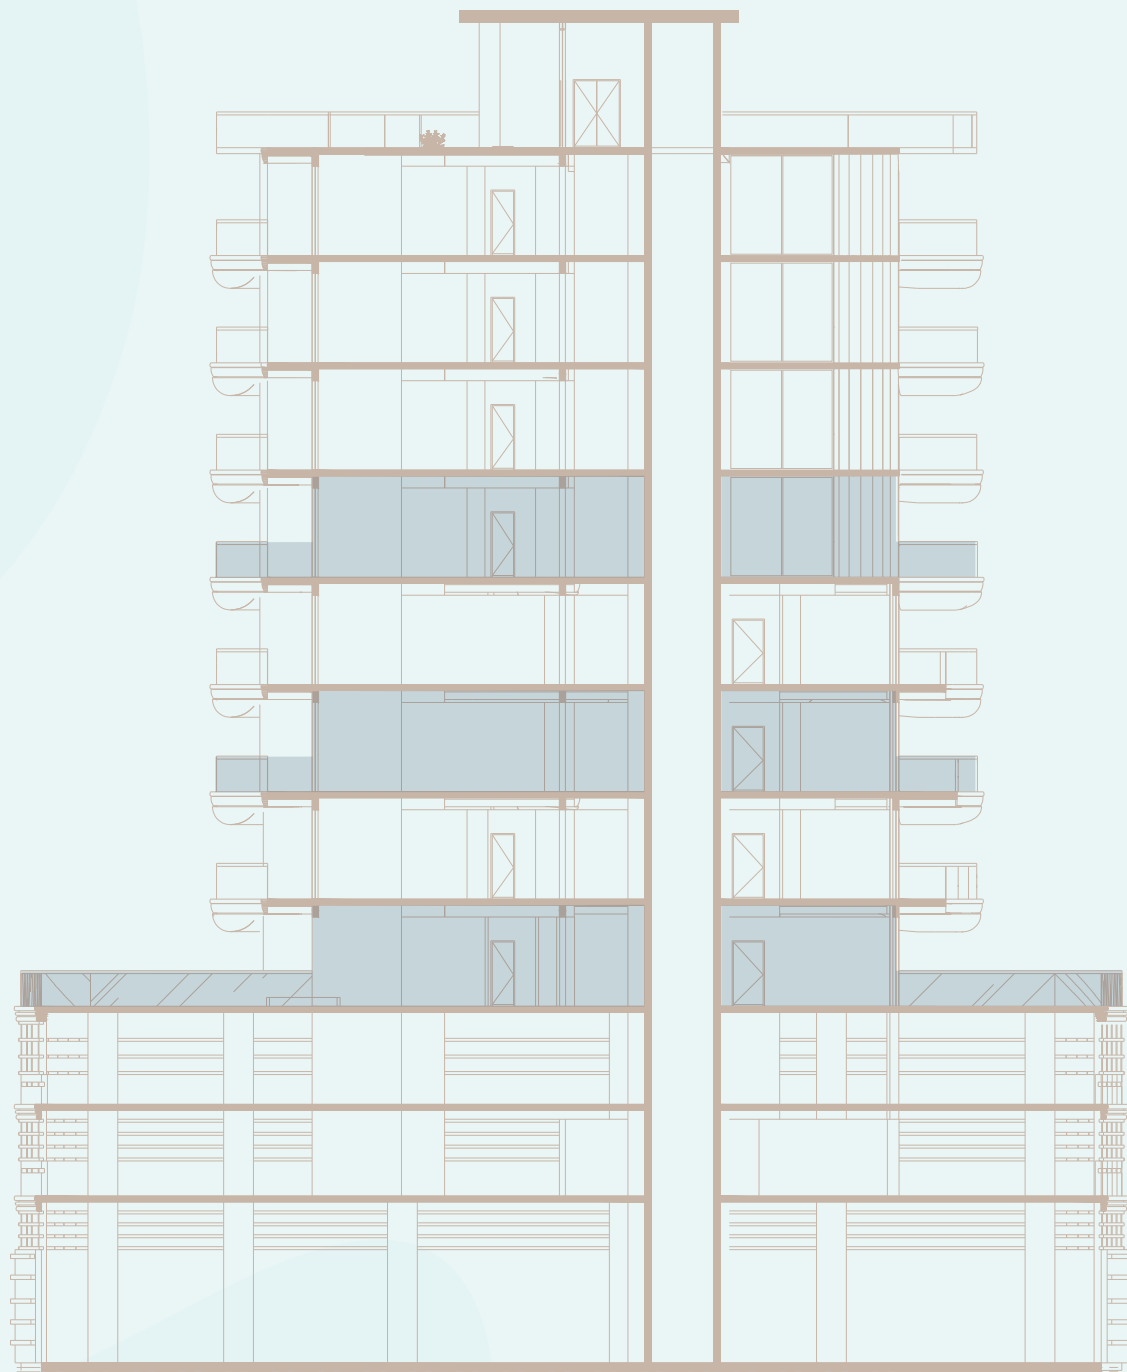

FLOOR PLANS

BEACH
WALK
RESIDENCE II

IMTIAZ

BEACH WALK

RESIDENCE II

AMENITIES FLOOR

IMTIAZ

- SUN BED
- GREEN AREA
- GYM
- CLUB ROOM
- SITTING COUCH
- SWIMMING POOL

BEACH WALK

RESIDENCE II

1ST, 3RD & 5TH FLOOR

IMTIAZ

- 1 BEDROOM
- 2 BEDROOMS
- POOL

BEACH WALK

RESIDENCE II

2ND, 4TH & 6TH FLOOR

IMTIAZ

-
 1 BEDROOM
-
 2 BEDROOMS
-
 POOL

BEACH WALK

RESIDENCE II

7TH FLOOR

IMTIAZ

- 1 BEDROOM
- 3 BEDROOM DUPLEX
- 2 BEDROOMS
- POOL

BEACH WALK

RESIDENCE II

8TH FLOOR

IMTIAZ

- 1 BEDROOM
- 3 BEDROOM DUPLEX
- 2 BEDROOMS
- POOL

BEACH WALK

RESIDENCE II

ROOFTOP FLOOR

IMTIAZ