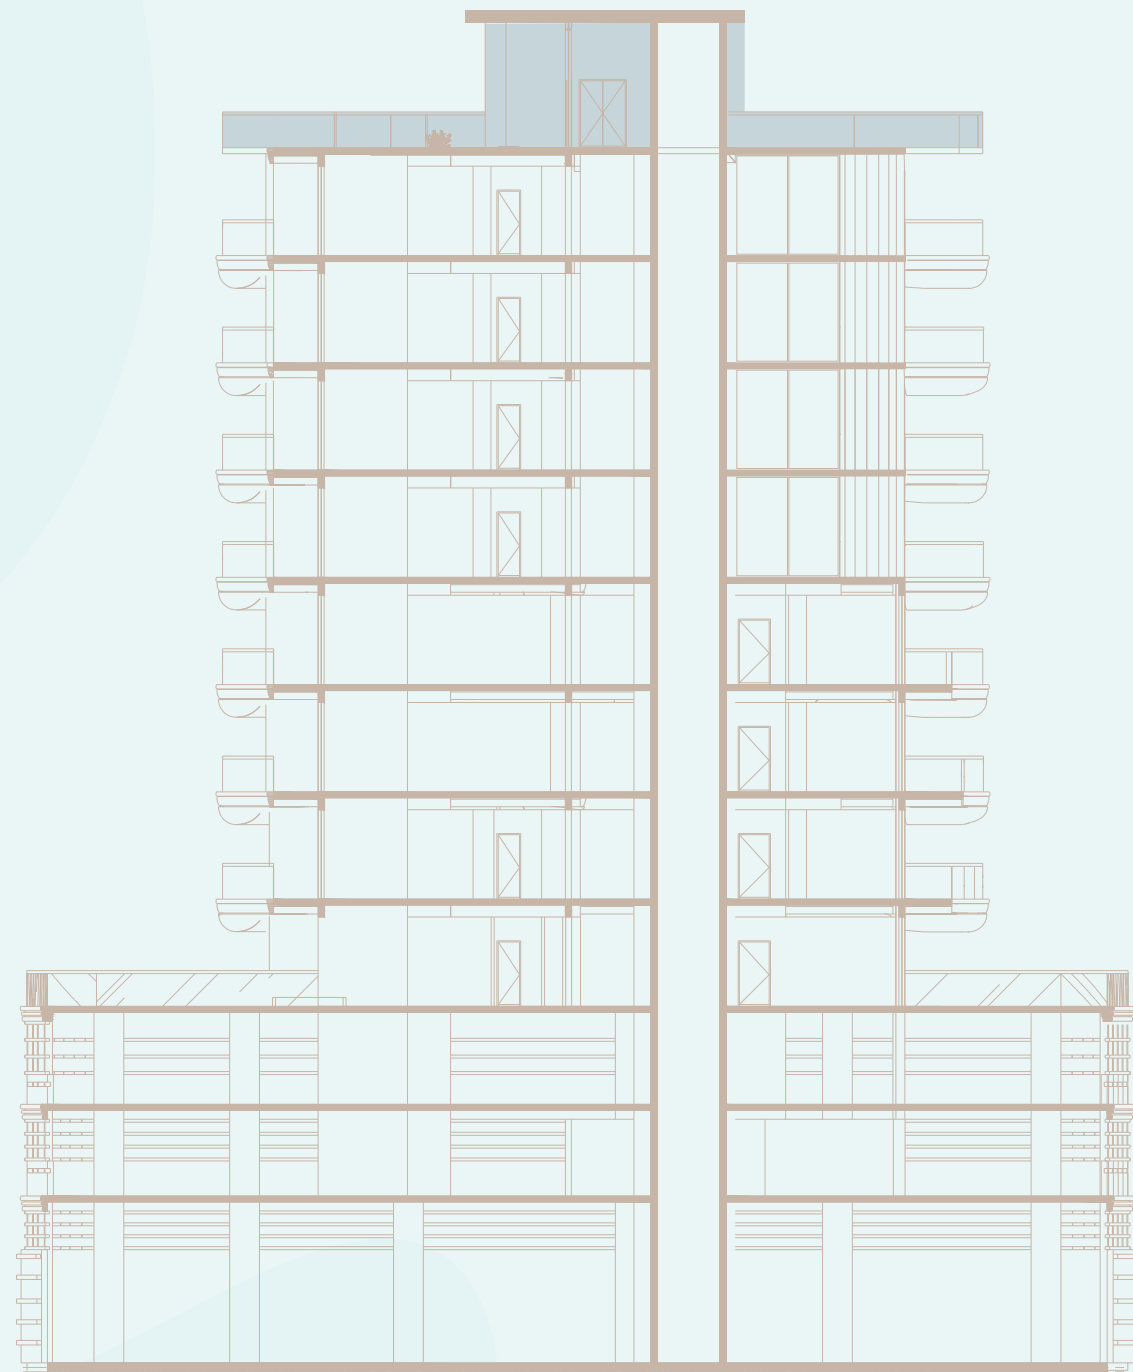

FLOOR PLANS

BEACH
WALK
RESIDENCE II

IMTIAZ

BEACH WALK

RESIDENCE II

AMENITIES FLOOR

IMTIAZ

- SUN BED
- GREEN AREA
- GYM
- CLUB ROOM
- SITTING COUCH
- SWIMMING POOL

RESIDENCE II

8TH FLOOR

IMTIAZ

- 1 BEDROOM
- 3 BEDROOM DUPLEX
- 2 BEDROOMS
- POOL

BEACH WALK

RESIDENCE II

ROOFTOP FLOOR

IMTIAZ

- SUN BED
- SITTING COUCH
- COVER AREA
- SWIMMING POOL