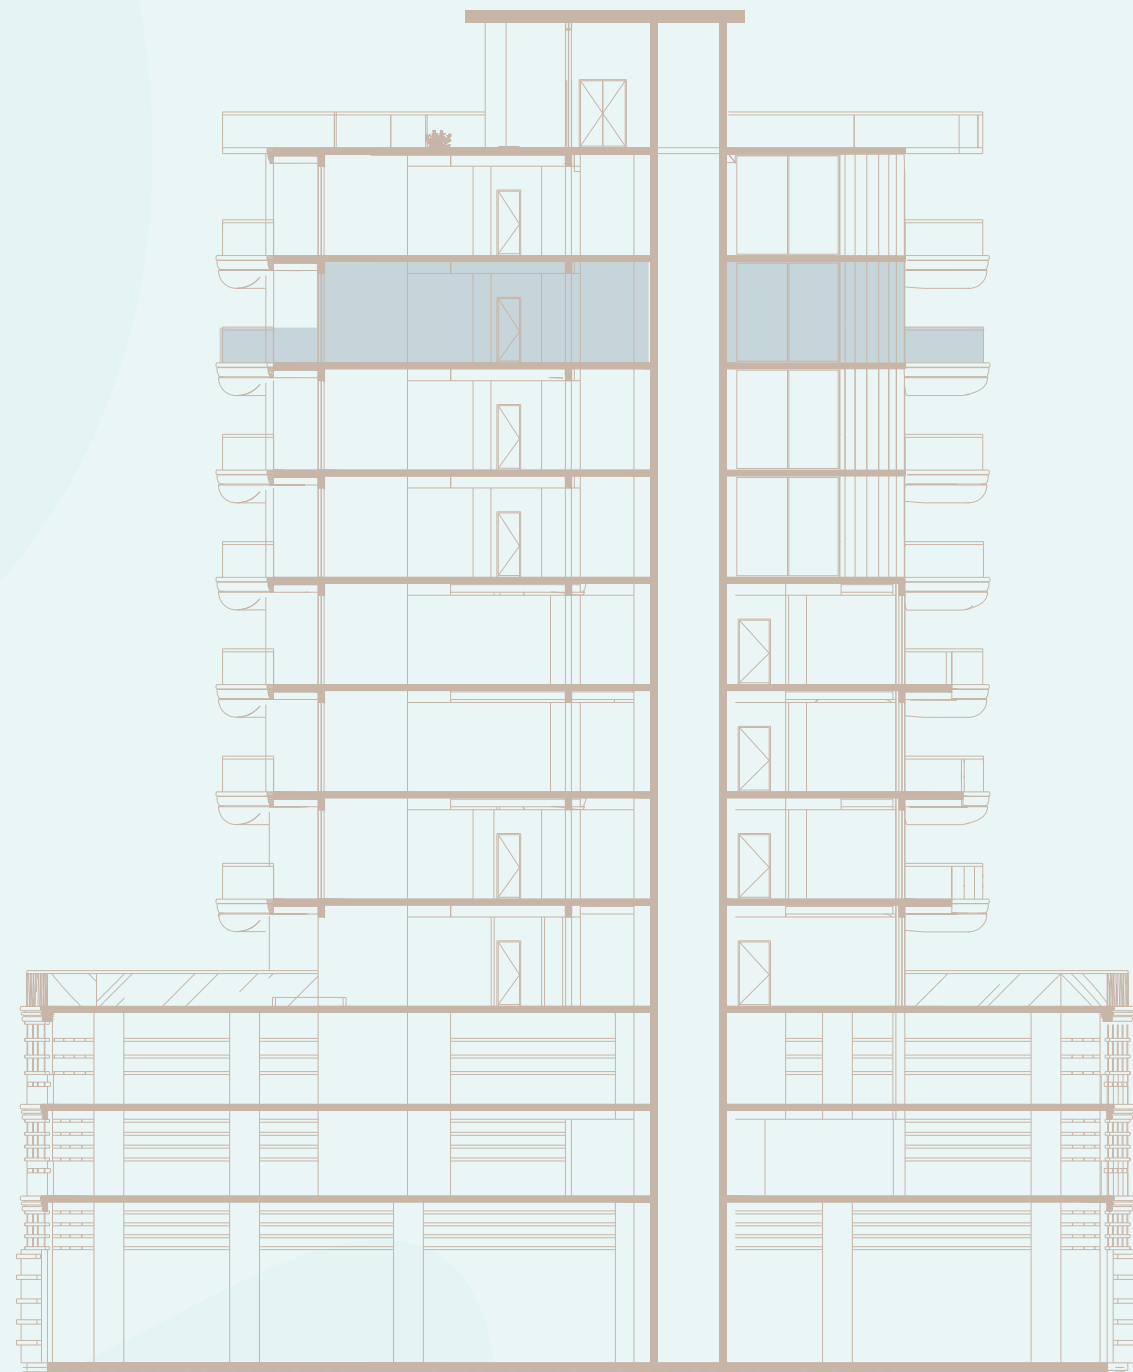

FLOOR PLANS

BEACH
WALK
RESIDENCE II

IMTIAZ

BEACH WALK

RESIDENCE II

AMENITIES FLOOR

IMTIAZ

- SUN BED
- GREEN AREA
- GYM
- CLUB ROOM
- SITTING COUCH
- SWIMMING POOL

BEACH WALK

RESIDENCE II

1ST, 3RD & 5TH FLOOR

IMTIAZ

- 1 BEDROOM
- 2 BEDROOMS
- POOL

BEACH WALK

RESIDENCE II

2ND, 4TH & 6TH FLOOR

IMTIAZ

-
 1 BEDROOM
-
 2 BEDROOMS
-
 POOL

BEACH WALK

RESIDENCE II

7TH FLOOR

IMTIAZ

- 1 BEDROOM
- 3 BEDROOM DUPLEX
- 2 BEDROOMS
- POOL

BEACH WALK

RESIDENCE II

8TH FLOOR

IMTIAZ

- 1 BEDROOM
- 3 BEDROOM DUPLEX
- 2 BEDROOMS
- POOL

BEACH WALK

RESIDENCE II

ROOFTOP FLOOR

IMTIAZ