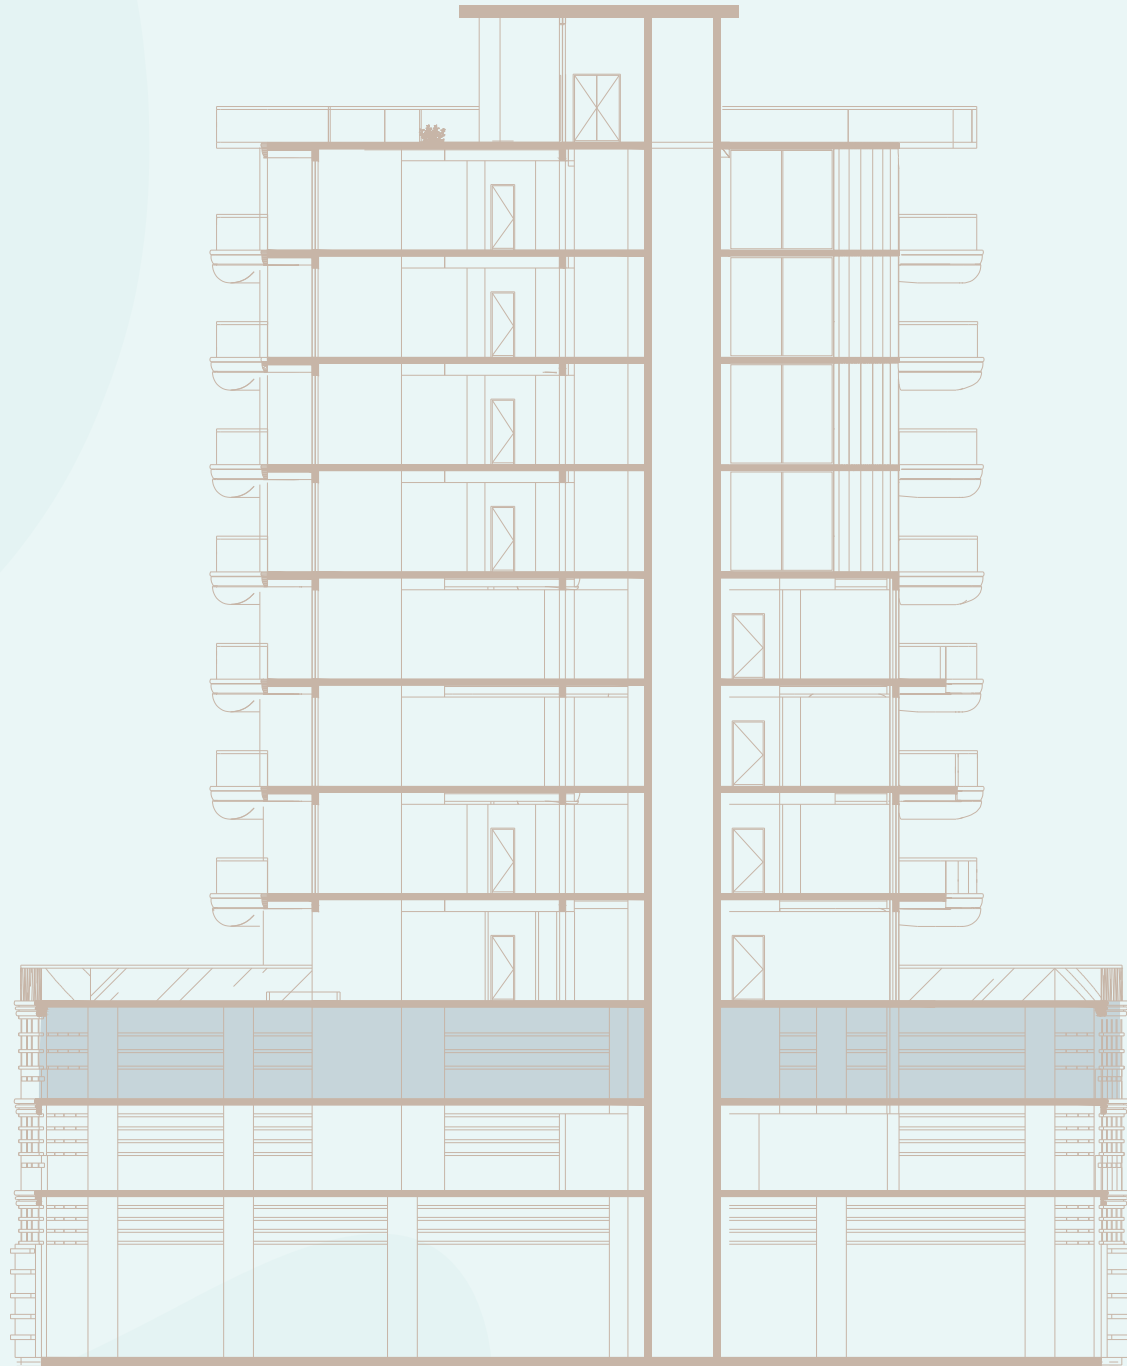

FLOOR PLANS

BEACH
WALK
RESIDENCE II

IMTIAZ

BEACH WALK

RESIDENCE II

AMENITIES FLOOR

IMTIAZ

- SUN BED
- GREEN AREA
- GYM
- CLUB ROOM
- SITTING COUCH
- SWIMMING POOL

BEACH WALK

RESIDENCE II

1ST, 3RD & 5TH FLOOR

IMTIAZ

- 1 BEDROOM
- 2 BEDROOMS
- POOL

BEACH WALK

RESIDENCE II

2ND, 4TH & 6TH FLOOR

IMTIAZ

-
 1 BEDROOM
-
 2 BEDROOMS
-
 POOL

BEACH WALK

RESIDENCE II

7TH FLOOR

IMTIAZ

- 1 BEDROOM
- 3 BEDROOM DUPLEX
- 2 BEDROOMS
- POOL

BEACH WALK

RESIDENCE II

8TH FLOOR

IMTIAZ

- 1 BEDROOM
- 3 BEDROOM DUPLEX
- 2 BEDROOMS
- POOL

BEACH WALK

RESIDENCE II

ROOFTOP FLOOR

IMTIAZ